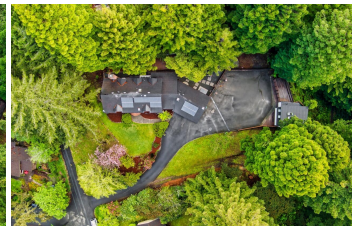

Redwood Park Estate

Humboldt County, California

\$1,375,000 | 1.00 Acres

422 Shirley Blvd
 Arcata, California

Welcome to this completely remodeled Arcata Estate nestled in the Redwoods with old style elegance and modern day renovations. This 4 bedroom / 5 bath home offers magnificent setting views throughout, with a short walk to Redwood Park. Abundant natural light peaks in through every window and skylight bringing the natural beauty of the outside indoors.

PROPERTY HIGHLIGHTS

- Fully Remodeled mid century home
- Nestled in the Redwoods
- 4 bed/ 5 full bath
- 3800 sq. ft.
- Remodeled ADU 400 sq. ft.
- Security and cameras throughout
- Smart features throughout
- 2 fireplaces
- 2 large living areas
- Remodeled modern kitchen w/ new appliances
- Dual paned windows/ reglazed single pane
- Hot tub and sauna
- Full size laundry with washer/dryer and sink
- 2 car attached garage
- mini splits
- built in cabinet