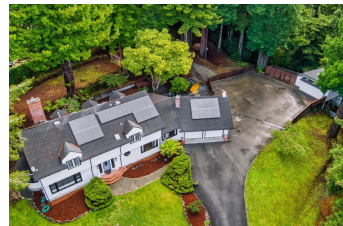

Redwood Park Estate

Humboldt County, California

\$1,375,000 | 1.00 Acres

422 Shirley Blvd
 Arcata, California

Welcome to this completely remodeled Arcata Estate nestled in the Redwoods with old style elegance and modern day renovations. This 4 bedroom / 5 bath home offers magnificent setting views throughout, with a short walk to Redwood Park. Abundant natural light peaks in through every window and skylight bringing the natural beauty of the outside indoors.

PROPERTY HIGHLIGHTS

- Fully Remodeled mid century home
- Nestled in the Redwoods
- 4 bed/ 5 full bath
- 3800 sq. ft.
- Remodeled ADU 400 sq. ft.
- Security and cameras throughout
- Smart features throughout
- 2 fireplaces
- 2 large living areas
- Remodeled modern kitchen w/ new appliances
- Dual paned windows/ reglazed single pane
- Hot tub and sauna
- Full size laundry with washer/dryer and sink
- 2 car attached garage
- mini splits
- built in cabinet