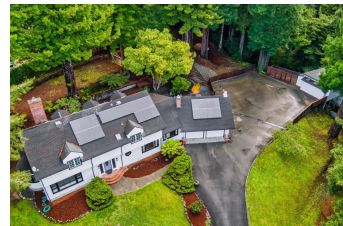

# Redwood Park Estate

Humboldt County, California

\$1,375,000 | 1.00 Acres

422 Shirley Blvd  
 Arcata, California

Welcome to this completely remodeled Arcata Estate nestled in the Redwoods with old style elegance and modern day renovations. This 4 bedroom / 5 bath home offers magnificent setting views throughout, with a short walk to Redwood Park. Abundant natural light peaks in through every window and skylight bringing the natural beauty of the outside indoors.

## PROPERTY HIGHLIGHTS

- Fully Remodeled mid century home
- Nestled in the Redwoods
- 4 bed/ 5 full bath
- 3800 sq. ft.
- Remodeled ADU 400 sq. ft.
- Security and cameras throughout
- Smart features throughout
- 2 fireplaces
- 2 large living areas
- Remodeled modern kitchen w/ new appliances
- Dual paned windows/ reglazed single pane
- Hot tub and sauna
- Full size laundry with washer/dryer and sink
- 2 car attached garage
- mini splits
- built in cabinet