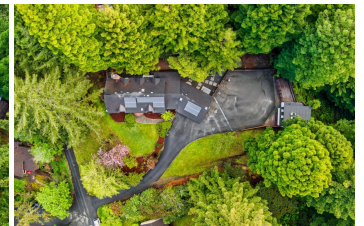

# Redwood Park Estate

Humboldt County, California

\$1,375,000 | 1.00 Acres

422 Shirley Blvd  
 Arcata, California

Welcome to this completely remodeled Arcata Estate nestled in the Redwoods with old style elegance and modern day renovations. This 4 bedroom / 5 bath home offers magnificent setting views throughout, with a short walk to Redwood Park. Abundant natural light peaks in through every window and skylight bringing the natural beauty of the outside indoors.

## PROPERTY HIGHLIGHTS

- Fully Remodeled mid century home
- Nestled in the Redwoods
- 4 bed/ 5 full bath
- 3800 sq. ft.
- Remodeled ADU 400 sq. ft.
- Security and cameras throughout
- Smart features throughout
- 2 fireplaces
- 2 large living areas
- Remodeled modern kitchen w/ new appliances
- Dual paned windows/ reglazed single pane
- Hot tub and sauna
- Full size laundry with washer/dryer and sink
- 2 car attached garage
- mini splits
- built in cabinet