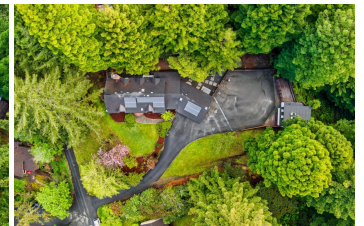

Redwood Park Estate

Humboldt County, California

\$1,375,000 | 1.00 Acres

422 Shirley Blvd
 Arcata, California

Welcome to this completely remodeled Arcata Estate nestled in the Redwoods with old style elegance and modern day renovations. This 4 bedroom / 5 bath home offers magnificent setting views throughout, with a short walk to Redwood Park. Abundant natural light peaks in through every window and skylight bringing the natural beauty of the outside indoors.

PROPERTY HIGHLIGHTS

- Fully Remodeled mid century home
- Nestled in the Redwoods
- 4 bed/ 5 full bath
- 3800 sq. ft.
- Remodeled ADU 400 sq. ft.
- Security and cameras throughout
- Smart features throughout
- 2 fireplaces
- 2 large living areas
- Remodeled modern kitchen w/ new appliances
- Dual paned windows/ reglazed single pane
- Hot tub and sauna
- Full size laundry with washer/dryer and sink
- 2 car attached garage
- mini splits
- built in cabinet