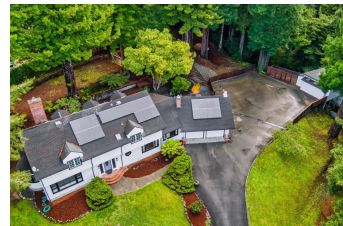

Redwood Park Estate

Humboldt County, California

\$1,375,000 | 1.00 Acres

422 Shirley Blvd
 Arcata, California

Welcome to this completely remodeled Arcata Estate nestled in the Redwoods with old style elegance and modern day renovations. This 4 bedroom / 5 bath home offers magnificent setting views throughout, with a short walk to Redwood Park. Abundant natural light peaks in through every window and skylight bringing the natural beauty of the outside indoors.

PROPERTY HIGHLIGHTS

- Fully Remodeled mid century home
- Nestled in the Redwoods
- 4 bed/ 5 full bath
- 3800 sq. ft.
- Remodeled ADU 400 sq. ft.
- Security and cameras throughout
- Smart features throughout
- 2 fireplaces
- 2 large living areas
- Remodeled modern kitchen w/ new appliances
- Dual paned windows/ reglazed single pane
- Hot tub and sauna
- Full size laundry with washer/dryer and sink
- 2 car attached garage
- mini splits
- built in cabinet