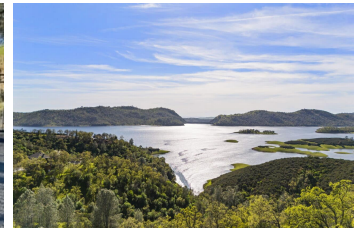

PROPERTY HIGHLIGHTS

- Magical views of New Melones Lake
- Gated
- Driveway in
- Building pad ready to build
- Septic in
- Well in
- Permit for power ready to go
- Sunsets forever

DAN DURNALL
Real Estate Agent
BRE# 01793149
Cell: (209) 770-7204
dandurnall@gmail.com