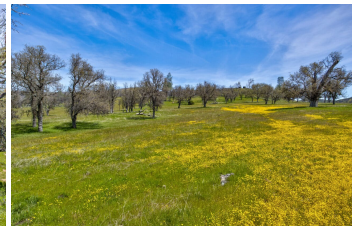

Bella Vista

Santa Clara County, California

\$1,249,000 | 172.00 Acres

46400 San Antonio Valley Rd
San Jose, California

A manufactured home nestled on 172 acres in San Antonio Valley, California, offers a tranquil retreat amidst nature's beauty. Surrounded by rolling hills and expansive landscapes, the home boasts modern amenities with country charm. Its spacious interior features open-plan living areas, large windows inviting natural light, and panoramic views of the valley.

PROPERTY HIGHLIGHTS

- 172 Acres
- 2266 square foot triple wide manufactured home (2007 model)
- 3 bedrooms / 2 baths
- Beautiful valley views
- Useable level to rolling hills grazing land
- Year-round dammed pond
- Fenced
- Williamson Act
- Fire station minutes from the property
- The Junction Bar & Grill minutes away, open on the weekends