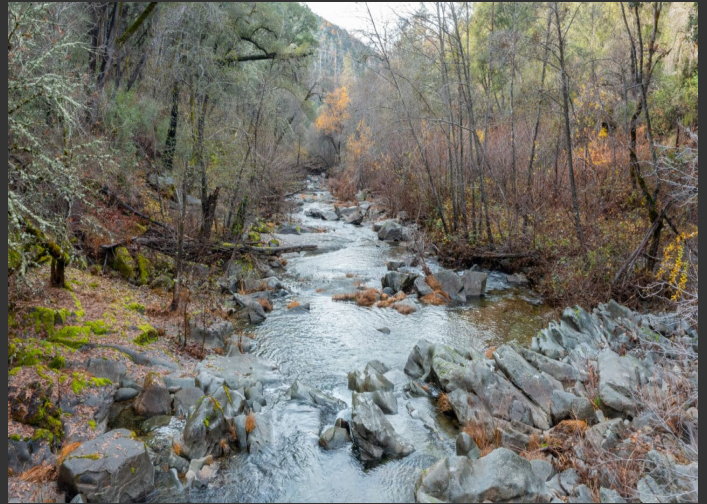

Wine and River Retreat

El Dorado County, California

\$675,000 | 120.00 Acres

24408 Upton Rd
Somerset, California

Wine & River Escape. Nestled within the picturesque landscape of Gold Country, this sprawling 120+/- acre hilltop property offers an unparalleled opportunity. 6600' frontage between two forks of the Cosumnes River and vistas of the Western Sierras, this parcel is a nature lover's dream.

PROPERTY HIGHLIGHTS

- 6600' frontage, between two forks of the Cosumnes River
- Private River Access
- 120 Acres of Paradise
- Gated Community
- Newer well and storage tank
- Metal building that boasts a built-in garage, a separate room, and patio
- Close to the historic Shenandoah Valley
- Building pad

SEA CALLENDER