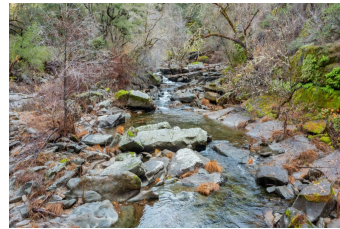

Wine and River Retreat

El Dorado County, California

\$675,000 | 120.00 Acres

24408 Upton Rd
Somerset, California

Wine & River Escape. Nestled within the picturesque landscape of Gold Country, this sprawling 120+/- acre hilltop property offers an unparalleled opportunity. 6600' frontage between two forks of the Cosumnes River and vistas of the Western Sierras, this parcel is a nature lover's dream.

PROPERTY HIGHLIGHTS

- 6600' frontage, between two forks of the Cosumnes River
- Private River Access
- 120 Acres of Paradise
- Gated Community
- Newer well and storage tank
- Metal building that boasts a built-in garage, a separate room, and patio
- Close to the historic Shenandoah Valley
- Building pad