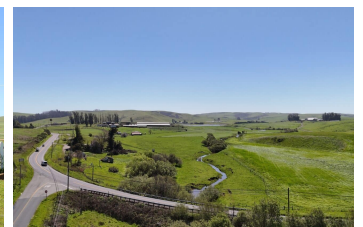

Braga Ranch

Sonoma County, California

\$2,195,000 | 29.87 Acres

14550 Valley Ford Estero Rd
 Valley Ford, California

The Braga Ranch is on the market for the first time in nearly 100 years, and stewards of the land for 3 generations. The sale includes 3 parcels, 1 house, a barn, and rustic sheds. The house has 4 bedrooms and 1 bathroom. Primary bedroom and main living quarters downstairs. Don't miss this opportunity to make your own charming boutique ranch in Valley Ford, California.

PROPERTY HIGHLIGHTS

- Combined 29.87 acres
- Three Parcels (All Sold Together)
- 4 bedroom/ 1 bathroom
- Primary bedroom downstairs
- Dinning room
- Basement
- Detached garage
- Barn
- Multiple Sheds

ANDREW RYAN
 Real Estate Agent
 BRE# 02050507
 Cell: (707) 799-1289
andrewryan@ryanranches.com