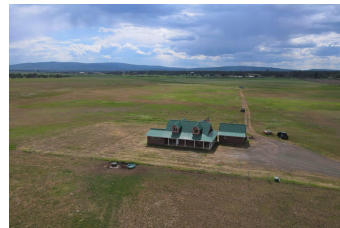

PROPERTY HIGHLIGHTS

- Water rights out of Pit River
- Home has radiant heat floors.
- Detached 2 car garage.
- Pole barn, metal shop, small animal shelter.

DONNA UTTERBACK

Real Estate Agent

BRE# 01199200

Office: (530) 336-6869

Cell: (530) 604-0700

fallriverproperties@frontiernet.net