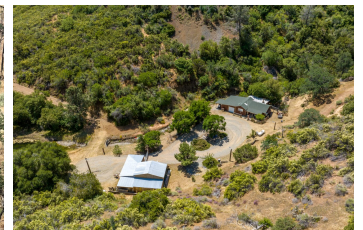

North Fork Hunting Cabin

Stanislaus County, California

\$999,999 | 312.00 Acres

20200 Del Puerto Canyon Rd
 Livermore, California

Quaint hunting cabin close to the Bay Area, North Fork Hunting Cabin is the property for you. Private off-grid cabin just 1 1/2 hours from downtown Livermore. Private, secluded retreat, weekend escape or hunting ranch. North Fork of the Orestimba Creek runs through property. Listing includes 2 parcels.

PROPERTY HIGHLIGHTS

- 2 non contiguous parcels
- 025-013-12000 is 152.50 acres cabin, horse stalls with Livermore address.
- 025-013-014000 is 160 acres, no improvements.
- Abundant wildlife. Pigs, deer and more
- Off Grid living
- North Fork of the Orestimba Creek runs through property
- Off Road Recreation Land