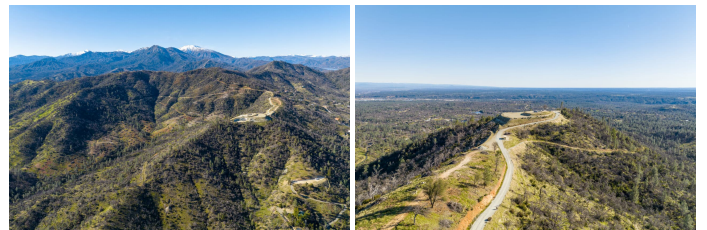

# Swasey Ranch

Shasta County, California

\$1,900,000 | 490.21 Acres

Redding, California

Swasey Ranch is a blank canvas consisting of 490 ± acres. The property has the best views in all of Redding! Enjoy spectacular views of Mount Shasta, Lassen Peak, and all of downtown Redding. There is a potential homesite layout ready with architectural drawings available for a 14,000± SF home with a sports court area, along with other additional build site options.

## PROPERTY HIGHLIGHTS

- Best views in all of Redding
- Beautiful home sites
- Architectural drawings available for a 14,000± SF home
- Existing pad ready for build
- Sport Court pad area
- Old Gold Mine on the property
- Water includes Flat Creek
- Convenient location to downtown Redding