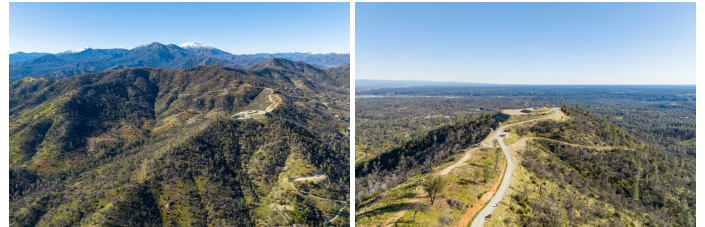

Swasey Ranch

Shasta County, California

\$2,290,000 | 490.21 Acres

Redding, California

Swasey Ranch is a blank canvas consisting of 490 ± acres. The property has the best views in all of Redding! Enjoy spectacular views of Mount Shasta, Lassen Peak, and all of downtown Redding. There is a potential homesite layout ready with architectural drawings available for a 14,000± SF home with a sports court area, along with other additional build site options.

PROPERTY HIGHLIGHTS

- Best views in all of Redding
- Beautiful home sites
- Architectural drawings available for a 14,000± SF home
- Existing pad ready for build
- Sport Court pad area
- Old Gold Mine on the property
- Water includes Flat Creek
- Convenient location to downtown Redding