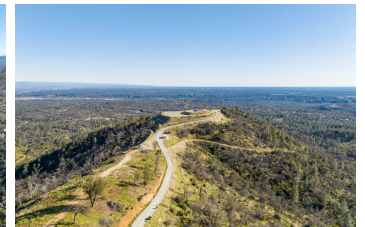

Swasey Ranch

Shasta County, California

\$2,290,000 | 490.21 Acres

Redding, California

Swasey Ranch is a blank canvas consisting of 490 ± acres. The property has the best views in all of Redding! Enjoy spectacular views of Mount Shasta, Lassen Peak, and all of downtown Redding. There is a potential homesite layout ready with architectural drawings available for a 14,000± SF home with a sports court area, along with other additional build site options.

PROPERTY HIGHLIGHTS

- Best views in all of Redding
- Beautiful home sites
- Architectural drawings available for a 14,000± SF home
- Existing pad ready for build
- Sport Court pad area
- Old Gold Mine on the property
- Water includes Flat Creek
- Convenient location to downtown Redding