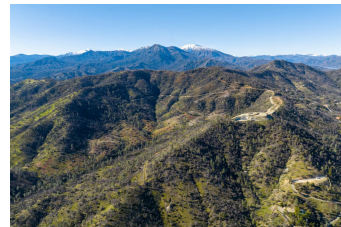

Swasey Ranch

Shasta County, California

\$2,290,000 | 490.21 Acres

Redding, California

Swasey Ranch is a blank canvas consisting of 490 ± acres. The property has the best views in all of Redding! Enjoy spectacular views of Mount Shasta, Lassen Peak, and all of downtown Redding. There is a potential homesite layout ready with architectural drawings available for a 14,000± SF home with a sports court area, along with other additional build site options.

PROPERTY HIGHLIGHTS

- Best views in all of Redding
- Beautiful home sites
- Architectural drawings available for a 14,000± SF home
- Existing pad ready for build
- Sport Court pad area
- Old Gold Mine on the property
- Water includes Flat Creek
- Convenient location to downtown Redding