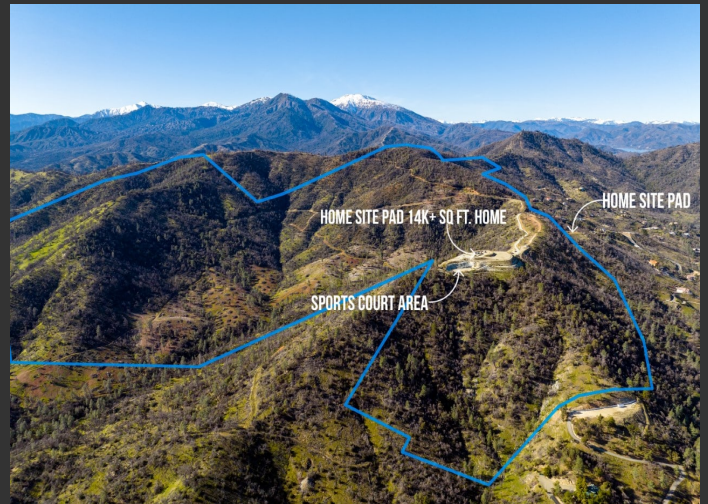

Swasey Ranch

Shasta County, California

\$2,290,000 | 490.21 Acres

Redding, California

Swasey Ranch is a blank canvas consisting of 490 ± acres. The property has the best views in all of Redding! Enjoy spectacular views of Mount Shasta, Lassen Peak, and all of downtown Redding. There is a potential homesite layout ready with architectural drawings available for a 14,000± SF home with a sports court area, along with other additional build site options.

PROPERTY HIGHLIGHTS

- Best views in all of Redding
- Beautiful home sites
- Architectural drawings available for a 14,000± SF home
- Existing pad ready for build
- Sport Court pad area
- Old Gold Mine on the property
- Water includes Flat Creek
- Convenient location to downtown Redding