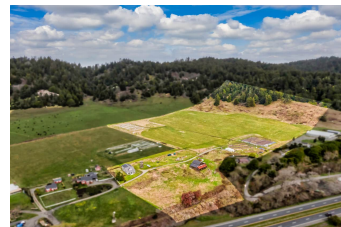

# Humboldt Valley Ranch

Humboldt County, California

\$999,000 | 33.00 Acres

67 Metropolitan Heights Dr.  
 Fortuna, California

Located near the North Coast city of Fortuna, the property showcases a traditional farmhouse, large barn & iconic water tower on 33 acres zoned AG. The locals long remember the iconic early 1900s style water tower house just off Hwy 101 in the heart of Humboldt County.

## PROPERTY HIGHLIGHTS

- Newly remodeled farmhouse
- 33 acres of Ag land
- 2,800 square feet house
- 5 bedrooms / 3 bathrooms
- 60' x 45' barn
- Three horse stalls
- Two wells
- Class 6 & 7 soils
- Iconic water tower building
- Views of Eel River Valley