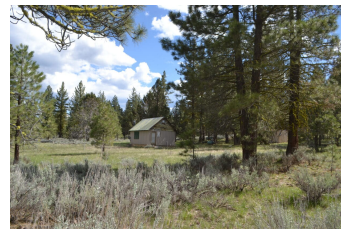

## Spring Hill Cabin

Lassen County, California

\$125,000 | 40.00 Acres

Spring Hill Drive  
 Termo, California

Seasonal cabin on 40 acres. Surrounded by the Modoc National Forest in X3a Deer Hunting Zone, just a few miles southeast of a State Game Refuge and less than 30 minutes from Eagle Lake. Completely off-grid 2 with springs. Complete perimeter fencing with gates and access roads. This unique and private property is an excellent place for big game hunters.

### PROPERTY HIGHLIGHTS

- 384 sqft cabin
- 2 springs
- 20' Container Used for Power
- Propane Tank
- Perimeter fencing
- Forest and Meadow
- Less than 30 miles to Eagle Lake

**SARA SMALL**  
 Real Estate Agent  
 BRE# 02145262  
 Office: (530) 336-6869  
 Cell: (530) 262-2942  
[sarasmall1996@gmail.com](mailto:sarasmall1996@gmail.com)