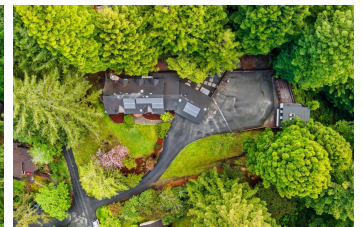

## Redwood Park Estate

Humboldt County, California

\$1,540,000 | 1.00 Acres

422 Shirley Blvd  
 Arcata, California

Welcome to this completely remodeled Arcata Estate nestled in the Redwoods with old style elegance and modern day renovations. This 4 bedroom / 5 bath home offers magnificent setting views throughout, with a short walk to Redwood Park. Abundant natural light peaks in through every window and skylight bringing the natural beauty of the outside indoors.

### PROPERTY HIGHLIGHTS

- Fully Remodeled mid century home
- Nestled in the Redwoods
- 4 bed/ 5 full bath
- 3800 sq. ft.
- Remodeled ADU 400 sq. ft.
- Security and cameras throughout
- Smart features throughout
- 2 fireplaces
- 2 large living areas
- Remodeled modern kitchen w/ new appliances
- Dual paned windows/ reglazed single pane
- Hot tub and sauna
- Full size laundry with washer/dryer and sink
- 2 car attached garage
- mini splits
- built in cabinetr