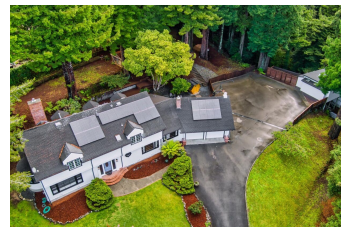

## Redwood Park Estate

Humboldt County, California

\$1,540,000 | 1.00 Acres

422 Shirley Blvd  
 Arcata, California

Welcome to this completely remodeled Arcata Estate nestled in the Redwoods with old style elegance and modern day renovations. This 4 bedroom / 5 bath home offers magnificent setting views throughout, with a short walk to Redwood Park. Abundant natural light peaks in through every window and skylight bringing the natural beauty of the outside indoors.

### PROPERTY HIGHLIGHTS

- Fully Remodeled mid century home
- Nestled in the Redwoods
- 4 bed/ 5 full bath
- 3800 sq. ft.
- Remodeled ADU 400 sq. ft.
- Security and cameras throughout
- Smart features throughout
- 2 fireplaces
- 2 large living areas
- Remodeled modern kitchen w/ new appliances
- Dual paned windows/ reglazed single pane
- Hot tub and sauna
- Full size laundry with washer/dryer and sink
- 2 car attached garage
- mini splits
- built in cabinetr